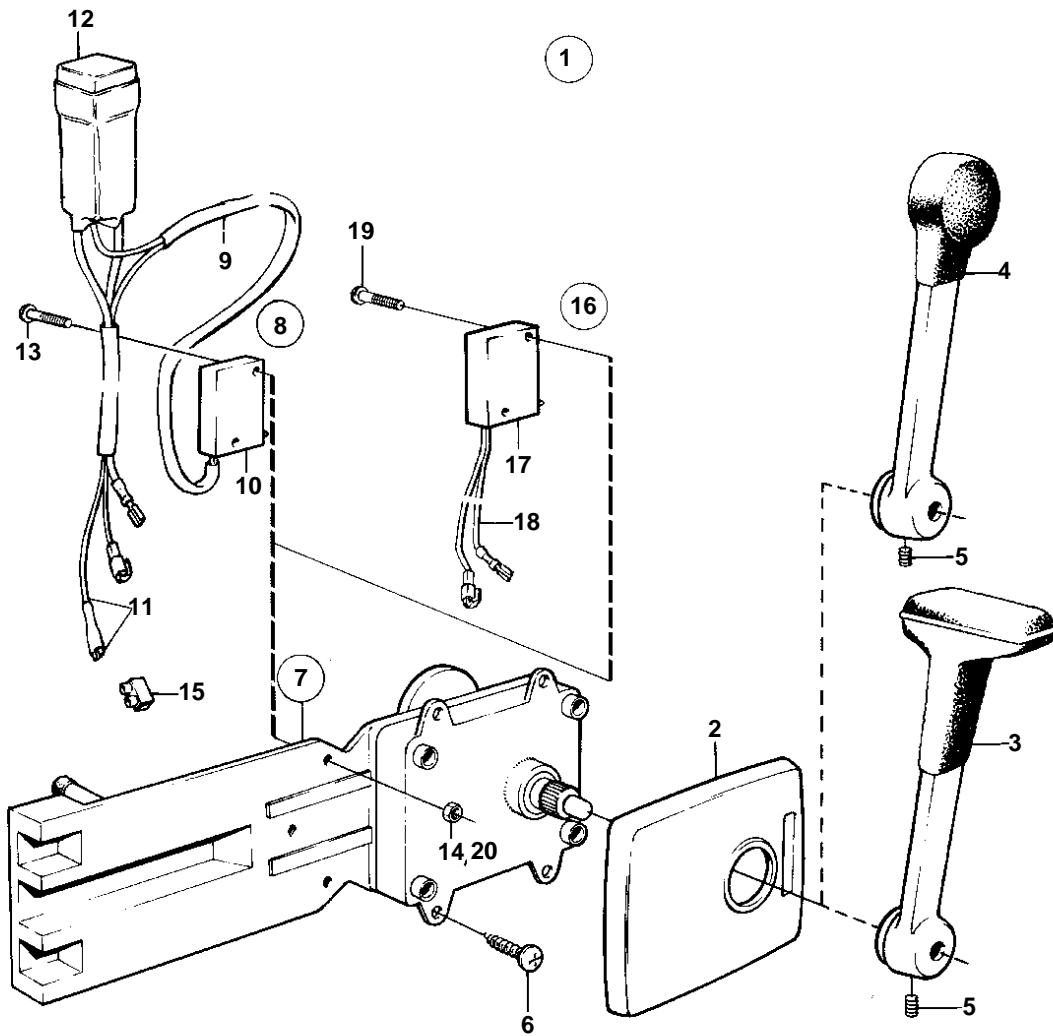

COMMON

4806

COMMON

REF	PART NO.	QTY	DESCRIPTION	SEE SEC.	NOTES
1	839516	1	Mounting kit		REPL BY 851605. FOR SAILING BOAT.
2	839518	1	· Cover	IK	
4	839521	1	· Lever	IK	FOR SAILING BOAT.
5	946786	1	· Lock screw	IK	M5
	839693	1	· Lock screw	IK	M8
6	955142	4	· Screw	IK	
7	839469	1	Control		TOP-MOUNTED REPLACED BY 851600.. SIDE-MOUNTED REPLACED BY 851601.
				090-0700	
8	839641	1	Neutral posit contac		MAIN STATION.
9	839619	1	· Cable kit		
10	850200	1	· · Switch		
11		X	· · CABLES AND CABLE TERMINALS		SEE GROUP 3
12	876037	1	· Relay kit		(839367)
13	946177	2	· Screw		
14	947536	2	· Nut		
15	182009	1	· Coupling piece		
16	828414	1	Neutral posit contac		D40.. MAIN STATION.
	828378	1	Switch		D40.. SECOND STATION.
17	850200	1	· Switch		
18		X	· · CABLES AND CABLE TERMINALS		SEE GROUP 3
19	946177	2	· Screw		
20	947536	2	· Nut		